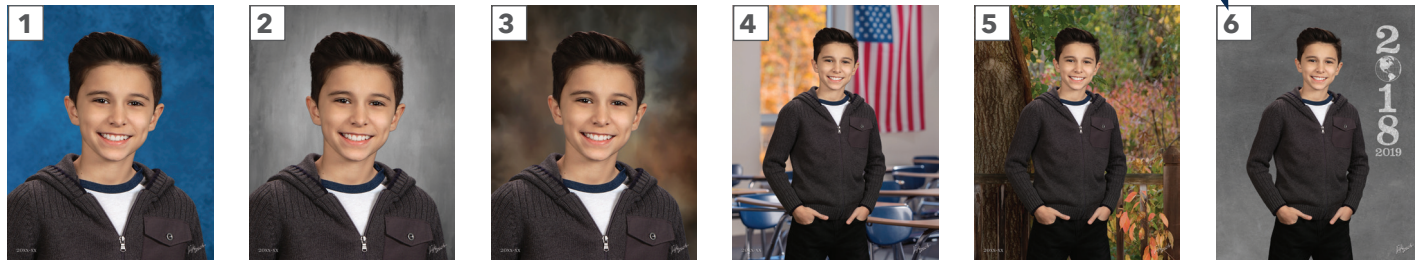

E. Value \$27
2 - 5x7 4 - 3x5
8 - 2x3

F. Value Plus \$33

INCLUDES
8 - Variety 2x3

G. Ultimate \$56

INCLUDES
8 - Variety 2x3

BEST VALUE!

H. Family \$37
1 - 8x10 3 - 5x7 4 - 3x5 12 - 2x3

I. Basic \$21
4 - 3x5 8 - 2x3

J. Entry \$12
2 - 3x5 4 - 2x3

Or customize your package and see more choices at mylifetouch.com O personaliza tu paquete y mira más opciones en mylifetouch.com

PORTRAIT LOOKS (POSE + BACKGROUND) ESTILOS DE RETRATO (POSE + FONDO)