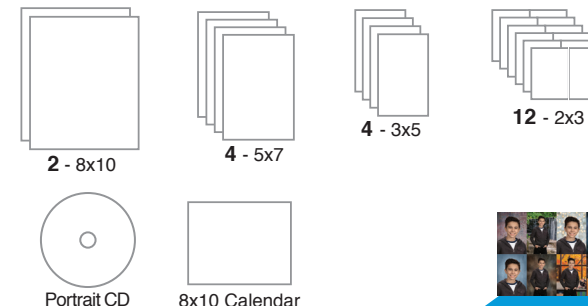

A. Deluxe \$32
1 - 8x10 2 - 5x7 4 - 3x5
8 - 2x3

B. Deluxe Plus \$38

INCLUDES
8 - Variety 2x3

C. Premium \$47
2 - 8x10 4 - 5x7 4 - 3x5 12 - 2x3
Portrait CD 8x10 Calendar

D. Premium Plus \$53

INCLUDES
8 - Variety 2x3