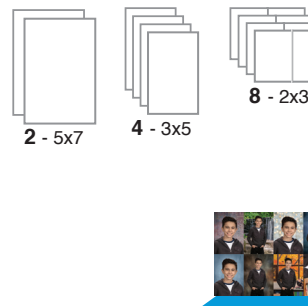

INCLUDES
8 - Variety 2x3

G. Ultimate $56