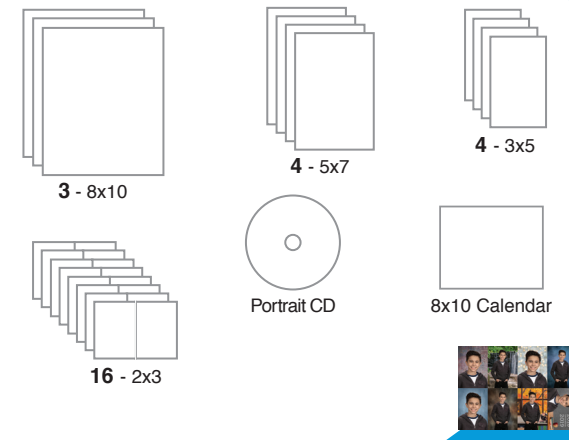

INCLUDES
8 - Variety 2x3

BEST VALUE!

H. Family $37
1 - 8x10 3 - 5x7 4 - 3x5 12 - 2x3

I. Basic $21
4 - 3x5 8 - 2x3

J. Entry $12
2 - 3x5 4 - 2x3

Or customize your package and see more choices at mylifetouch.com O personaliza tu paquete y mira más opciones en mylifetouch.com